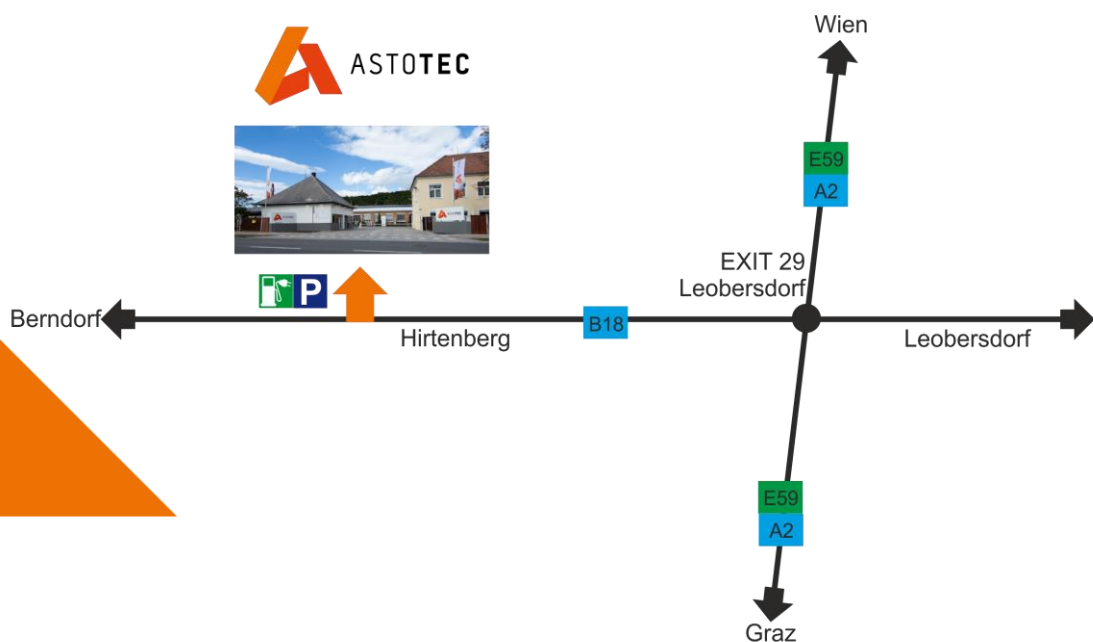

## Visit to ASTOTEC

**Leobersdorfer Str. 31-33**  
**2552 Hirtenberg**  
**AUSTRIA**

### Directions

By car coming from A2/E59 take exit 29-Leobersdorf direction Hainfeld/Berndorf.

Follow the B18 for 2km in the direction of Berndorf.

The entrance to the ASTOTEC company premises is in Hirtenberg, directly on the B18, on the right-hand side.

The visitor parking lot is located directly at the company entrance, after the porter building, to the left before the barrier.

An e-filling station is available at the visitor parking lot.